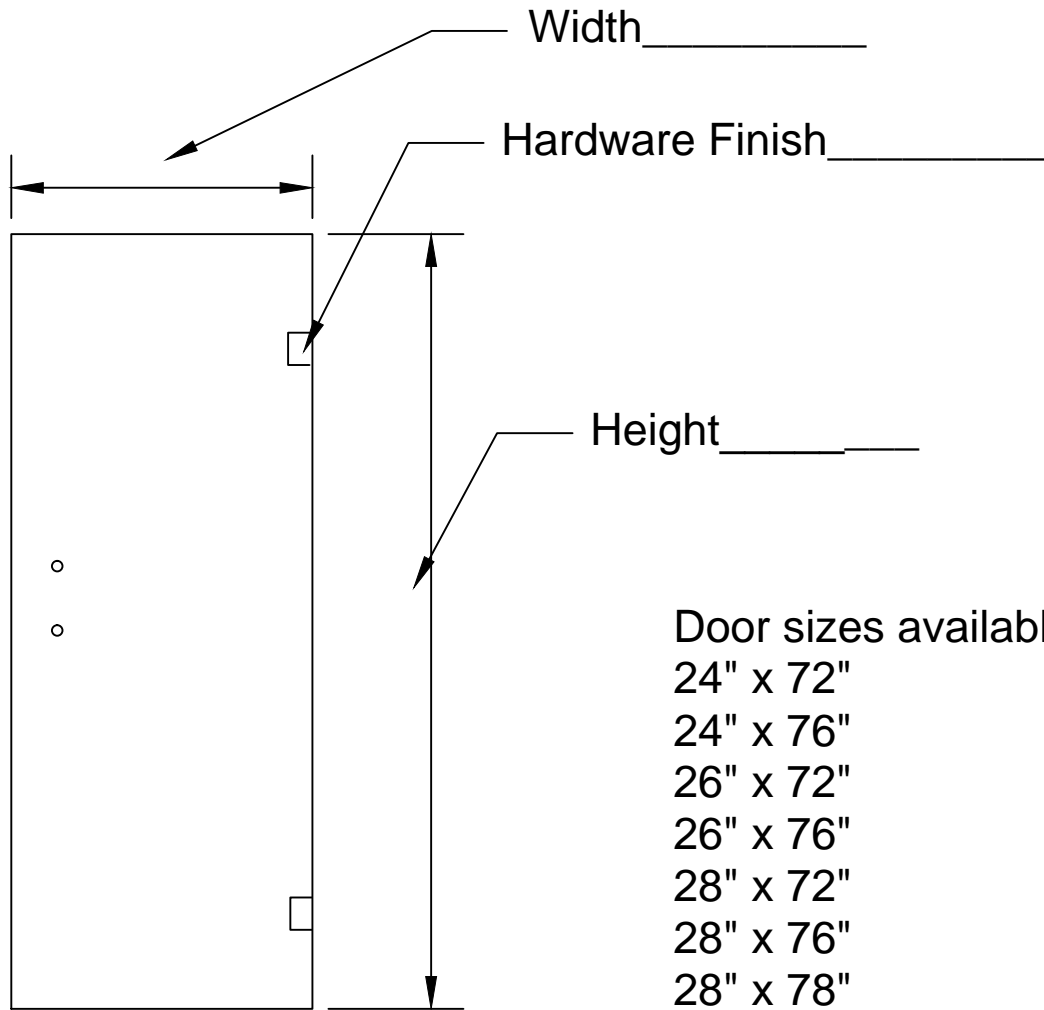

Single Door size selection

Please give us your exact opening size.

Door sizes available:

24" x 72"

24" x 76"

26" x 72"

26" x 76"

28" x 72"

28" x 76"

28" x 78"

Hardware Finish Available:

Brushed Nickel

Chrome

Oil Rubbed Bronze

Width_____